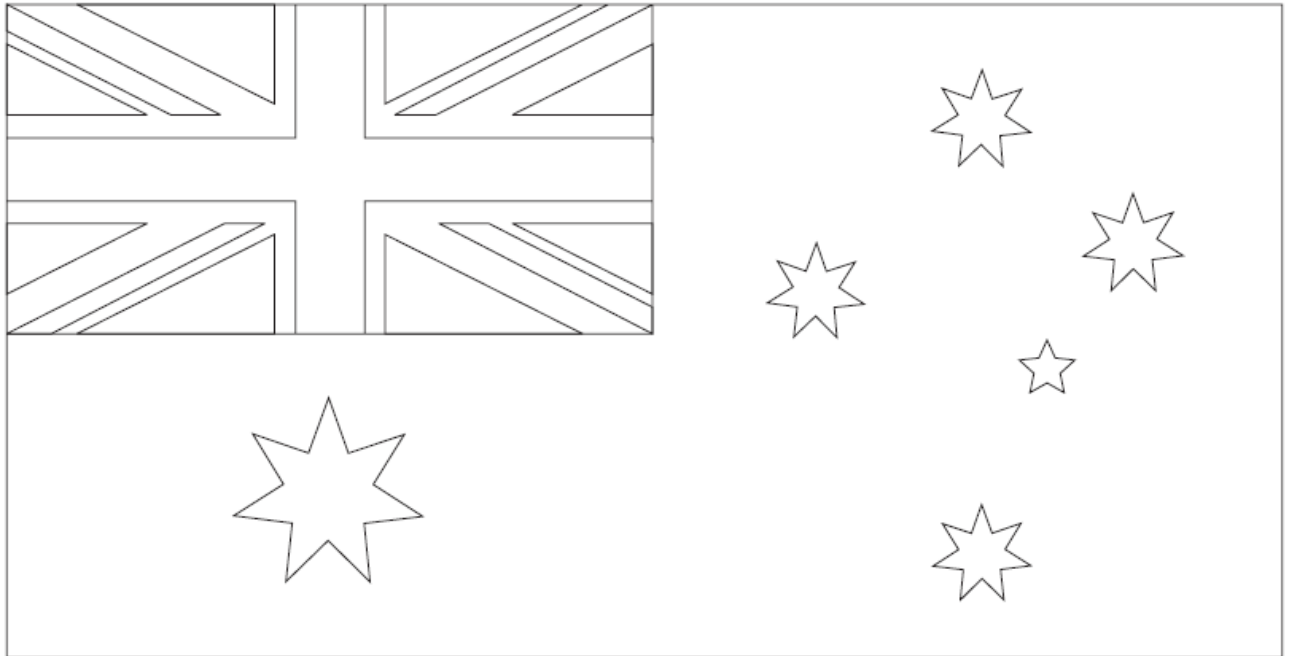

# Australian Flag

The Australian National Flag has three elements on a blue background. The Union Jack in the upper left corner acknowledges Australia's historical links with the United Kingdom.

Below the Union Jack is a white Commonwealth Star. The seven points are for the unity of the six states and the territories of the Commonwealth of Australia.

The Southern Cross is shown on the right hand side of the flag in white. This constellation of five stars can be seen only from the southern hemisphere and is a reminder of Australia's geography.